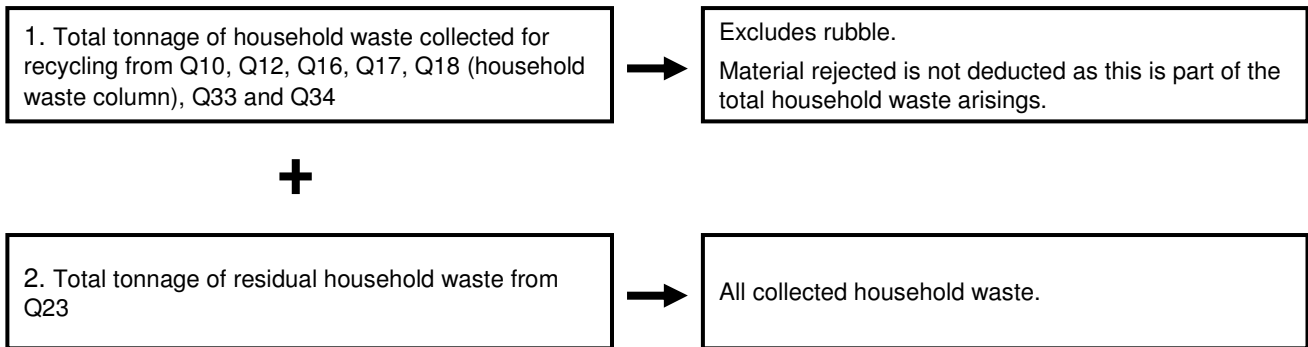

Kpi (h) – Number tonnes of household waste collected per household

What the indicator measures:

<i>Numerator</i>	Total tonnage of household waste arisings
<i>Denominator</i>	Total number of households in authority area

How the numerator and denominator are calculated using WasteDataFlow is summarised below setting out the questions data are drawn from.

Numerator